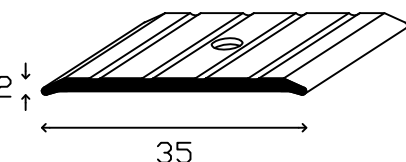

CSPRA352A-F
CSPRA352B-F
CSPRA252O-F