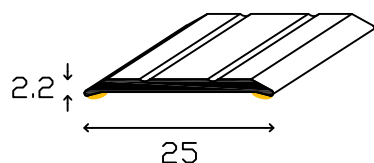

L'autoadesivo hot-melt garantisce un incollaggio rapido e duraturo per una posa veloce e perfetta. I bordi sagomati garantiscono un perfetto contatto con i pavimenti.

The hot-melt self-adhesive guarantees a quick and long-lasting adhesion for fast and accurate installation. The shaped edges guarantee a perfect contact with the flooring.

Coprisoglie piatte rigate decorative e di raccordo, per pavimentazioni in parquet, ceramica, marmo e granito.

Ridged decorative flat joint threshold covers for flooring in parquet, ceramic, marble and granite, marble and granite.

Decoplain^{-R} Coprisoglie piatte rigate
Ridged flat threshold covers

Lunghezza barre 2700mm
Bar length 2700mm

CSPRA252A-A
CSPRA252B-A
CSPRA252O-A

CSPRA252A-F
CSPRA252B-F
CSPRA252O-F

CSPRA352A-A
CSPRA352B-A
CSPRA352O-A

CSPRA352A-F
CSPRA352B-F
CSPRA252O-F

CSPRA352A-FL
CSPRA352B-FL
CSPRA252O-FL

ART.	LEGA ALLOY	FINITURA FINISH	Larg. mm. Width. mm.
CSPRA252A-A Adesivo / Adhesive	Alluminio / Aluminum	Argento / Silver	25
CSPRA252A-F Forato / Drilled	Alluminio / Aluminum	Argento / Silver	25
CSPRA252B-A Adesivo / Adhesive	Alluminio / Aluminum	Bronzo / Bronze	25
CSPRA252B-F Forato / Drilled	Alluminio / Aluminum	Bronzo / Bronze	25
CSPRA252O-A Adesivo / Adhesive	Alluminio / Aluminum	Oro / Gold	25
CSPRA252O-F Forato / Drilled	Alluminio / Aluminum	Oro / Gold	25