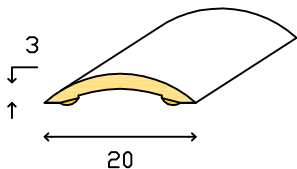

ART.	LEGA ALLOY	FINITURA FINISH	Larg. mm. Width. mm.	Lung. mm. Leng. mm
CSEA203L-A Adesivo / Adhesive	Ottone	Lucido con protettivo Polished with protective	20	2700