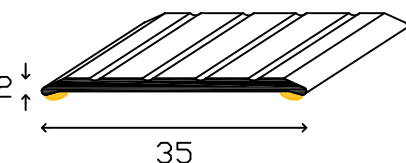

CSPRA352A-A
CSPRA352B-A
CSPRA352O-A