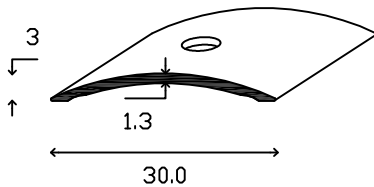

ART.	LEGA ALLOY	FINITURA FINISH	Larg. mm. Width. mm.	Lung. mm. Leng. mm
CSEA303A-A Adesivo / Adhesive	Alluminio Aluminum	Argento Silver	30	2700
CSEA303A-F Forato / Drilled	Alluminio Aluminum	Argento Silver	30	2700
CSEA303B-A Adesivo / Adhesive	Alluminio Aluminum	Bronzo Bronze	30	2700
CSEA303B-F Forato / Drilled	Alluminio Aluminum	Bronzo Bronze	30	2700
CSEA303O-A Adesivo / Adhesive	Alluminio Aluminum	Oro / Gold	30	2700
CSEA303O-F Forato / Drilled	Alluminio Aluminum	Oro / Gold	30	2700