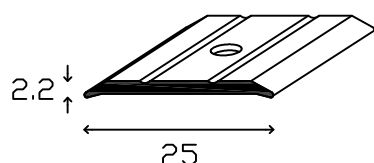

CSPRA252A-A
CSPRA252B-A
CSPRA252O-A

CSPRA252A-F
CSPRA252B-F
CSPRA252O-F