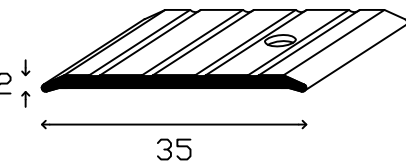

CSPRA352A-FL
CSPRA352B-FL
CSPRA252O-FL

ART.	LEGA ALLOY	FINITURA FINISH	Larg. mm. Width. mm.
CSPRA252A-A Adesivo / Adhesive	Alluminio / Aluminum	Argento / Silver	25
CSPRA252A-F Forato / Drilled	Alluminio / Aluminum	Argento / Silver	25
CSPRA252B-A Adesivo / Adhesive	Alluminio / Aluminum	Bronzo / Bronze	25
CSPRA252B-F Forato / Drilled	Alluminio / Aluminum	Bronzo / Bronze	25
CSPRA252O-A Adesivo / Adhesive	Alluminio / Aluminum	Oro / Gold	25
CSPRA252O-F Forato / Drilled	Alluminio / Aluminum	Oro / Gold	25

ART.	LEGA ALLOY	FINITURA FINISH	Larg. mm. Width. mm.
CSPRA352A-A Adesivo / Adhesive	Alluminio / Aluminum	Argento / Silver	35
CSPRA352A-F Forato / Drilled	Alluminio / Aluminum	Argento / Silver	35
CSPRA352A-FL Foro Laterale / Side Hole	Alluminio / Aluminum	Argento / Silver	35
CSPRA352B-A Adesivo / Adhesive	Alluminio / Aluminum	Bronzo / Bronze	35
CSPRA352B-F Forato / Drilled	Alluminio / Aluminum	Bronzo / Bronze	35
CSPRA352B-FL Foro Laterale / Side Hole	Alluminio / Aluminum	Bronzo / Bronze	35
CSPRA352O-A Adesivo / Adhesive	Alluminio / Aluminum	Oro / Gold	35
CSPRA352O-F Forato / Drilled	Alluminio / Aluminum	Oro / Gold	35
CSPRA352O-FL Foro Laterale / Side Hole	Alluminio / Aluminum	Oro / Gold	35

Esempio di posa / Installation example Scala 1:2