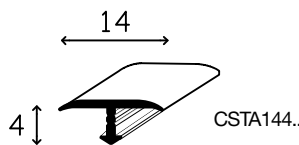

ART.	LEGA ALLOY	FINITURA / FINISH	COLORE COLOUR	Curvabile Bendable	Misura. mm. Measure. mm.
CSTA144A	Alluminio / Aluminium	Argento / Silver		☒	14x4
CSTA144NEO	Alluminio / Aluminium	Alluminio / Aluminium Anodizzato nero opaco		☒	14x4
CSTO144L	Ottone / Brass	Lucido / Polished		☒	14x4

NEW!

NEW!

NEW!

PER LVT SPC

Lunghezza barre 2700mm / Bar length 2700mm