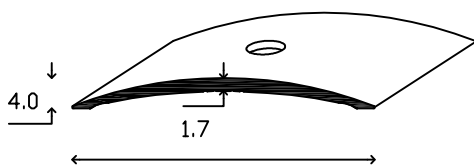

ART.	LEGA ALLOY	FINITURA FINISH	Larg. mm. Width. mm.	Lung. mm. Leng. mm
CSEA404A-A Adesivo / Adhesive	Alluminio Aluminum	Argento Silver	40	2700
CSEA404A-F Forato / Drilled	Alluminio Aluminum	Argento Silver	40	2700
CSEA404B-A Adesivo / Adhesive	Alluminio Aluminum	Bronzo Bronze	40	2700
CSEA404B-F Forato / Drilled	Alluminio Aluminum	Bronzo Bronze	40	2700
CSEA404O-A Adesivo / Adhesive	Alluminio Aluminum	Oro / Gold	40	2700
CSEA404O-F Forato / Drilled	Alluminio Aluminum	Oro / Gold	40	2700

Esempio di posa
Installation example