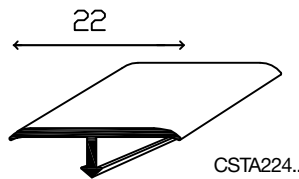

ART.	LEGA ALLOY	FINITURA / FINISH	COLORE COLOUR	Curvabile Bendable	Misura. mm. Measure. mm.
CSTA224A	Alluminio / Aluminium	Argento / Silver		☒	22x4
CSTA224O	Alluminio / Aluminium	Oro / Gold		☒	22x4
CSTA224ABL	Alluminio / Aluminium	Argento Brillantato Lucido Silver sparkling polished		☒	22x4
CSTA224ABS	Alluminio / Aluminium	Argento Brillantato Spazzolato Silver sparkling brushed		☒	22x4

PER LVT SPC

Lunghezza barre 2700mm / Bar length 2700mm