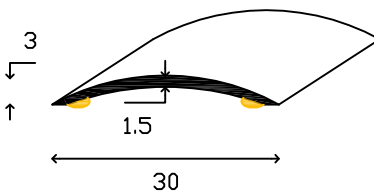

ART.	LEGA ALLOY	FINITURA FINISH	Larg. mm. Width. mm.	Lung. mm. Leng. mm
CSEA303L-A Adesivo / Adhesive	Ottone / Brass	Lucido con protettivo Polished with protective	30	2700
CSEA303L-F Forato / Drilled	Ottone / Brass	Lucido con protettivo Polished with protective	30	2700