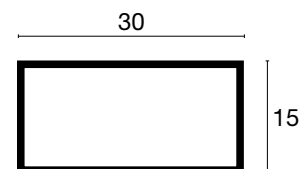

ART.	LEGA ALLOY	FINITURA FINISH	COLORE COLOUR	Lung. mm. Leng. mm.	a x b mm.
RT30151A	Alluminio Aluminum	Argento / Silver		2000	30x15x1
RT30151ABL	Alluminio Aluminum	Argento Brillantato Lucido Shiny Polished Silver		2000	30x15x1

NEW!
NEW!