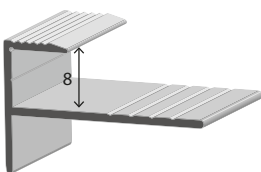

Il dentino sottostante nasconde eventuali antiestetici fessurazioni dei rivestimenti e la caratteristica sagoma zigrinata funge da anti-scivolo, ideale per installazioni in ambito domestico commerciale.

The tooth underneath hide any unsightly damage to the finishes and the characteristic milled shape acts as an anti-slip, ideal for installation in a domestic or commercial setting.

Profili paragrafini basso spessore rigati i con aletta inferiore, studiati per il bordo degli scalini coprendo la fuga tra alzata e pedata rinforzano lo spigolo dello scalino.

Ridged curved and straight stair nosings with lower tab for the edge of wood or ceramic steps covering the edge between the riser and tread and strengthening the edge of the step.

UNYstep™ - CA-B Paragrafino rigato spessore 5 - 6 - 7 - 8 mm.
Ridged stair nosing with thickness 5 - 6 - 7 - 8 mm.

Lunghezza barre 2700mm / Bar length 2700mm

ART.	LEGA / ALLOY	FINITURA / FINISH	COLORE COLOUR	H. mm	
PRAA5028A	Alluminio / Aluminium	Argento / Silver		5	NEW!
PRAA5028NEO	Alluminio / Aluminium	Anodizzato Nero Opaco Anodized matt black		5	NEW!
PRAA5028TS	Alluminio / Aluminium	Titanio Satinato /Satin Titanium		5	NEW!

ART.	LEGA / ALLOY	FINITURA / FINISH	COLORE COLOUR	H. mm	
PRAA6028A	Alluminio / Aluminium	Argento / Silver		6	NEW!
PRAA6028NEO	Alluminio / Aluminium	Anodizzato Nero Opaco Anodized matt black		6	NEW!
PRAA6028TS	Alluminio / Aluminium	Titanio Satinato /Satin Titanium		6	NEW!

ART.	LEGA / ALLOY	FINITURA / FINISH	COLORE COLOUR	H. mm	
PRAA7028A	Alluminio / Aluminium	Argento / Silver		7	NEW!
PRAA7028NEO	Alluminio / Aluminium	Anodizzato Nero Opaco Anodized matt black		7	NEW!
PRAA7028TS	Alluminio / Aluminium	Titanio Satinato /Satin Titanium		7	NEW!