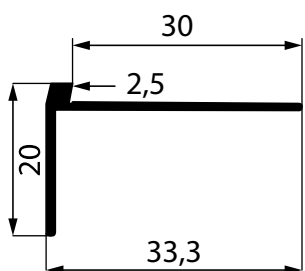

PLA20253000A