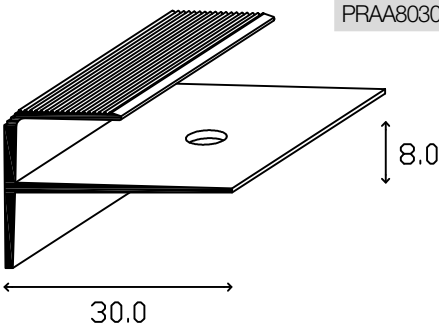

UNYstep™-RA-B Profili paragradini dritti rigati con aletta e base tranciata
Straight ridged stair nosings with tab and punched base

ART.	LEGA ALLOY	FINITURA FINISH	Lung. mm. Leng. mm.	H. mm.
PRAA8030A	Alluminio / Aluminum	Argento / Silver	2700	8