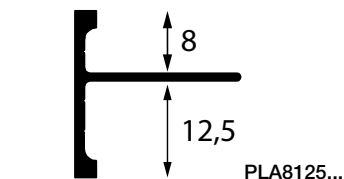

PLA20253000A