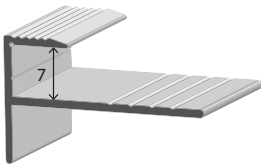

ART.	LEGA / ALLOY	FINITURA / FINISH	COLORE COLOUR	H. mm	
PRAA7028A	Alluminio / Aluminium	Argento / Silver		7	NEW!
PRAA7028NEO	Alluminio / Aluminium	Anodizzato Nero Opaco Anodized matt black		7	NEW!
PRAA7028TS	Alluminio / Aluminium	Titanio Satinato /Satin Titanium		7	NEW!