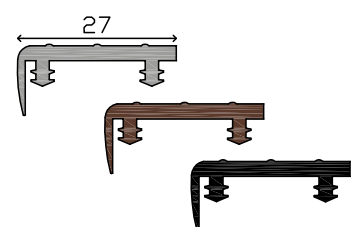

Profilo paragrafino tecnico rigato, studiato per il bordo degli scalini in legno o ceramica; coprendo la fuga tra alzata e pedata irrobustisce lo spigolo dello scalino in modo elegante.

Technical stair nosing designed for the edge of wood or ceramic stairs; covering the gap between rises and treads strengthens the edge of the step in elegant way.

La caratteristica sagoma zigrinata funge da anti-scivolo, ideale per installazioni in ambito domestico e commerciale.

The characteristic milled shape acts as an anti-slip function; ideal for installation in domestic and commercial environments.

UNYstep™-R-B Profilo paragrafino rigato con base tranciata
Ridged stair nosings and punched base

ART.	LEGA ALLOY	FINITURA FINISH	Lung. mm. Leng. mm.	H. mm.
PRA10041A	Alluminio / Aluminum	Argento / Silver	2700	10

Profilo paragrafino tecnico con gommino rigato antiscivolo, studiato per il bordo degli scalini in legno o ceramica.

Technical stair nosing with ridged, anti-slip rubber designed for the edge of wood or ceramic stairs.

UNYstep™-RP-B Profili paragrafini rigati con gommino e con base tranciata
Ridged stair nosings with anti-slip rubber and punched base

ART.	LEGA ALLOY	GOMMINO/FINITURA RUBBER/FINISH	Lung. mm. Leng. mm.	H. mm.
PRPA10047GR	Alluminio / Aluminum	Grigio / Grey	2700	10

Composto da un profilo base in alluminio naturale e da un inserto in gomma multicolore intercambiabile; ideale per installazioni in ambito domestico e pubblico.

Composed of a basic profile in natural aluminium and an interchangeable multi-coloured rubber insert; ideal for installation in a domestic and public environment.

ART.	LEGA ALLOY	GOMMINO/FINITURA RUBBER/FINISH	Lung. mm. Leng. mm.	H. mm.
PRPA10047MA	Alluminio / Aluminum	Marrone / Brown	2700	10