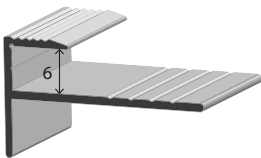

ART.	LEGA / ALLOY	FINITURA / FINISH	COLORE COLOUR	H. mm	
PRAA6028A	Alluminio / Aluminium	Argento / Silver		6	NEW!
PRAA6028NEO	Alluminio / Aluminium	Anodizzato Nero Opaco Anodized matt black		6	NEW!
PRAA6028TS	Alluminio / Aluminium	Titanio Satinato /Satin Titanium		6	NEW!