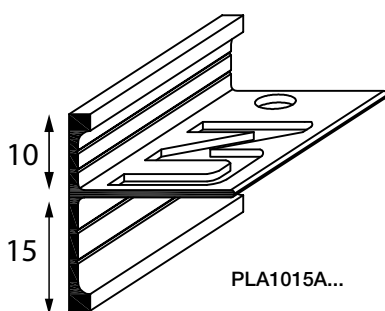

PLA20253000A