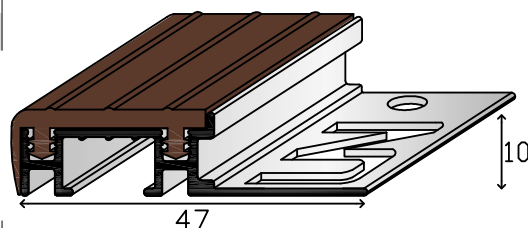

Composto da un profilo base in alluminio naturale e da un inserto in gomma multicolore intercambiabile; ideale per installazioni in ambito domestico e pubblico.

Composed of a basic profile in natural aluminium and an interchangeable multi-coloured rubber insert; ideal for installation in a domestic and public environment.

ART.	LEGA ALLOY	GOMMINO/FINITURA RUBBER/FINISH	Lung. mm. Leng. mm.	H. mm.
PRPA10047MA	Alluminio / Aluminum	Marrone / Brown	2700	10